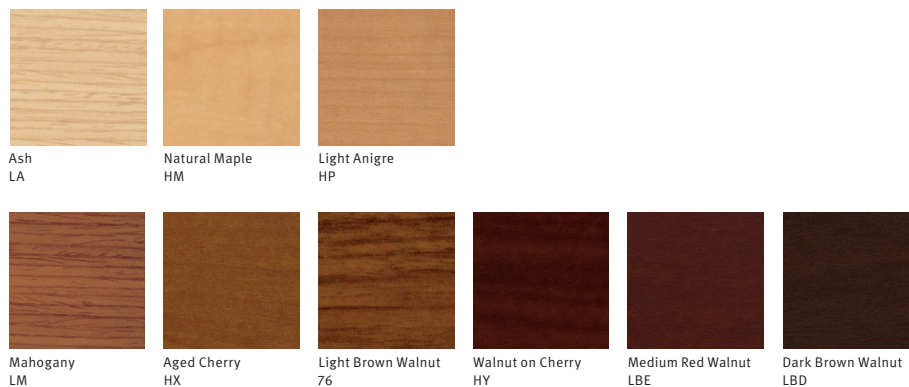

Woodgrain Laminate