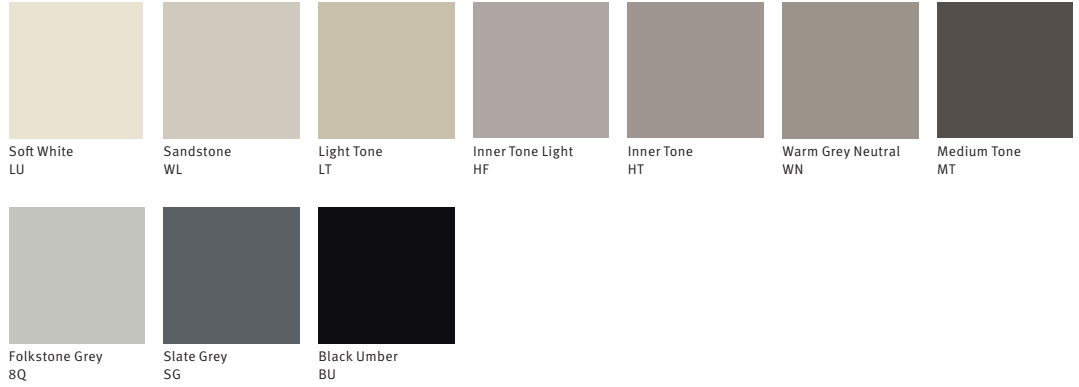

Action Office System

Finish